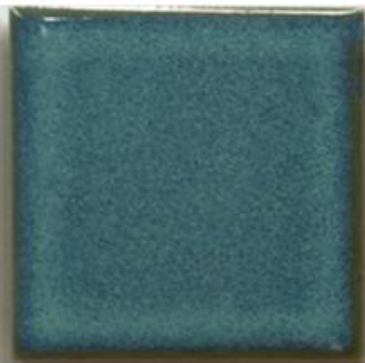

WHITE CMC095

Matt White CMC097

Origami Frost Mint
CMC440

Carrara CMC415

Luna CMC402

Glacier Grey CMC532

Ash Grey CMC417

Matt Light Grey
CMC215

Light Grey CMC315

Avoca CMC450

Fingal CMC455

Patagonia CMC530

Druid Grey CMC500

Stonehenge CMC510

Sea Mist
CMC572

Mint Green
CCMC515

Origami Aqua
CMC425

Sukabumi
CMC545

Blue Wave
CMC535

Antique Aqua
CMC126

Bali
CMC320

Burleigh
CMC268

Antique Opal
CMC124

Blue Gum
CMC597