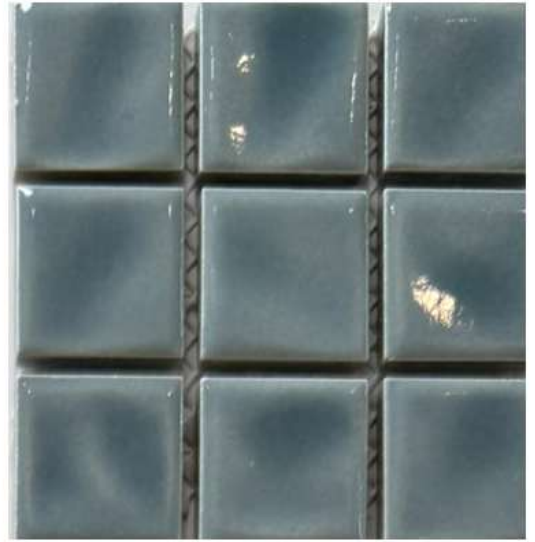

CMC335 Coral Sea

CMC343
Mediterranean Sea

CMC144
Midnight Blue

CMC340 Neptune

CMC125
Antique Aqua

CMC119 Black

CMC304
Dark Grey

CMC400 Luna

CMC259 Sea Spray

CMC356 Puerto Rico

CMC363 Nova Scotia

CMC350 Cuban Blend

CMC 300 Twilight Blue

CMC360 Bering Sea

CMC570 Sea Mist

CMC580 Gunmetal Blue

CMC595 Blue Gum

CMC585 Titanium

CMC590 Graphite

CMC366 Shadow Blend

CMC437 Urban White Ashlar

CMC475 Urban Black Ashlar

CMC550
Sukabumi
95mm by 95mm

CMC401 luna
23 by 48mm

CMC131 Ice Blue
23 by 48mm

CMC306 Dark Grey
23 by 48mm