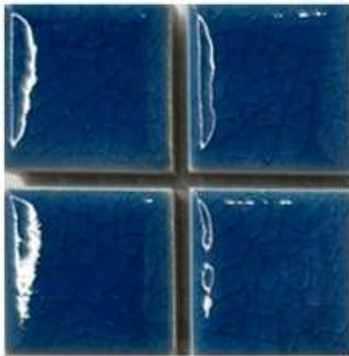

AQUABELLA

CERAMIC MOSAICS 23mm

The
Pool Tile
Company...

Your Outdoor Tile Specialist

CMC114 White

CMC129 Ice Blue

CMC345 Bliss

CMC330 Atlantic

CMC335 Coral Sea

CMC343
Mediterranean Sea

CMC144
Midnight Blue

CMC340 Neptune

CMC125
Antique Aqua

CMC119 Black

CMC304
Dark Grey

CMC400 Luna

CMC259 Sea Spray

CMC356 Puerto Rico

CMC363 Nova Scotia

CMC350 Cuban Blend

CMC 300 Twilight Blue

CMC360 Bering Sea

CMC570 Sea Mist

CMC580 Gunmetal Blue