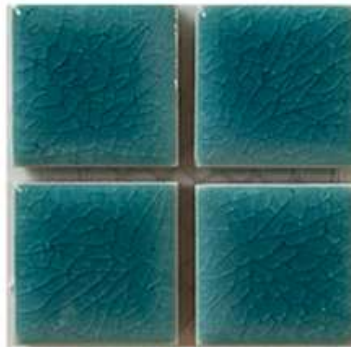

AQUABELLA

CERAMIC MOSAICS 23mm

The
Pool Tile
Company...

Your Outdoor Tile Specialist

CMC114 White

CMC129 Ice Blue

CMC345 Bliss

CMC330 Atlantic

CMC335 Coral Sea

CMC343
Mediterranean Sea

CMC144
Midnight Blue

CMC340 Neptune

CMC125
Antique Aqua

CMC119 Black

CMC304
Dark Grey

CMC400 Luna

CMC259 Sea Spray

CMC356 Puerto Rico

CMC363 Nova Scotia

CMC350 Cuban Blend

CMC 300 Twilight Blue

CMC360 Bering Sea

CMC570 Sea Mist

CMC580 Gunmetal Blue

CMC595 Blue Gum

CMC585 Titanium

CMC590 Graphite

CMC366 Shadow Blend

CMC437 Urban White Ashlar

CMC475 Urban Black Ashlar

CMC550
Sukabumi
95mm by 95mm

CMC401 luna
23 by 48mm