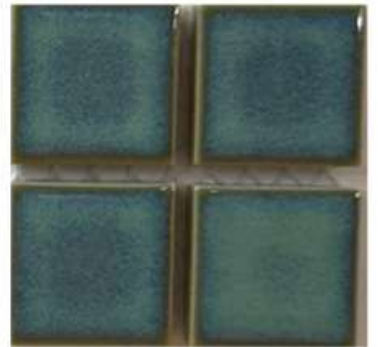

AQUABELLA

CERAMIC MOSAICS 23mm

The
Pool Tile
Company...

Your Outdoor Tile Specialist

CMC114 White

CMC129 Ice Blue

CMC345 Bliss

CMC330 Atlantic

CMC335 Coral Sea

CMC343
Mediterranean Sea

CMC144
Midnight Blue

CMC340 Neptune

CMC125
Antique Aqua

CMC119 Black

CMC304
Dark Grey

CMC400 Luna

CMC259 Sea Spray

CMC356 Puerto Rico

CMC363 Nova Scotia

CMC350 Cuban Blend

CMC 300 Twilight Blue

CMC360 Bering Sea

CMC570 Sea Mist

CMC580 Gunmetal Blue

CMC595 Blue Gum

CMC585 Titanium

CMC590 Graphite

CMC366 Shadow Blend

CMC437 Urban White Ashlar

CMC475 Urban Black Ashlar

CMC550
Sukabumi
95mm by 95mm

CMC401 luna
23 by 48mm