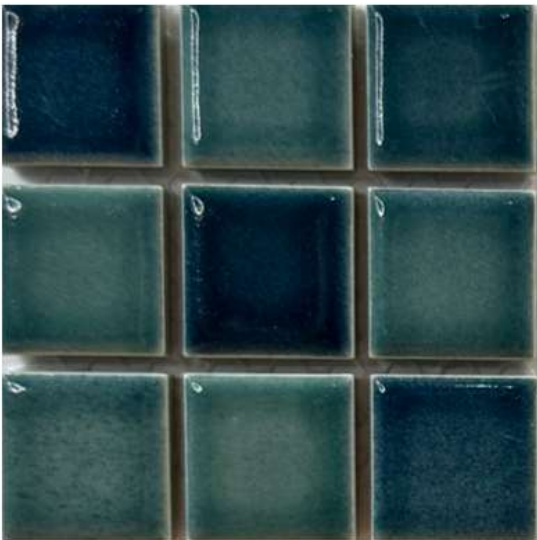

AQUABELLA

CERAMIC MOSAICS 23mm

The
Pool Tile
Company...

Your Outdoor Tile Specialist

CMC114 White

CMC129 Ice Blue

CMC345 Bliss

CMC330 Atlantic

CMC335 Coral Sea

CMC343
Mediterranean Sea

CMC144
Midnight Blue

CMC340 Neptune

CMC125
Antique Aqua

CMC119 Black

CMC304
Dark Grey

CMC400 Luna

CMC259 Sea Spray

CMC356 Puerto Rico

CMC363 Nova Scotia

CMC350 Cuban Blend

CMC 300 Twilight Blue

CMC360 Bering Sea

CMC570 Sea Mist

CMC580 Gunmetal Blue

CMC595 Blue Gum

CMC585 Titanium

CMC590 Graphite

CMC366 Shadow Blend

CMC437 Urban White Ashlar

CMC475 Urban Black Ashlar

CMC550
Sukabumi
95mm by 95mm

CMC401 luna
23 by 48mm